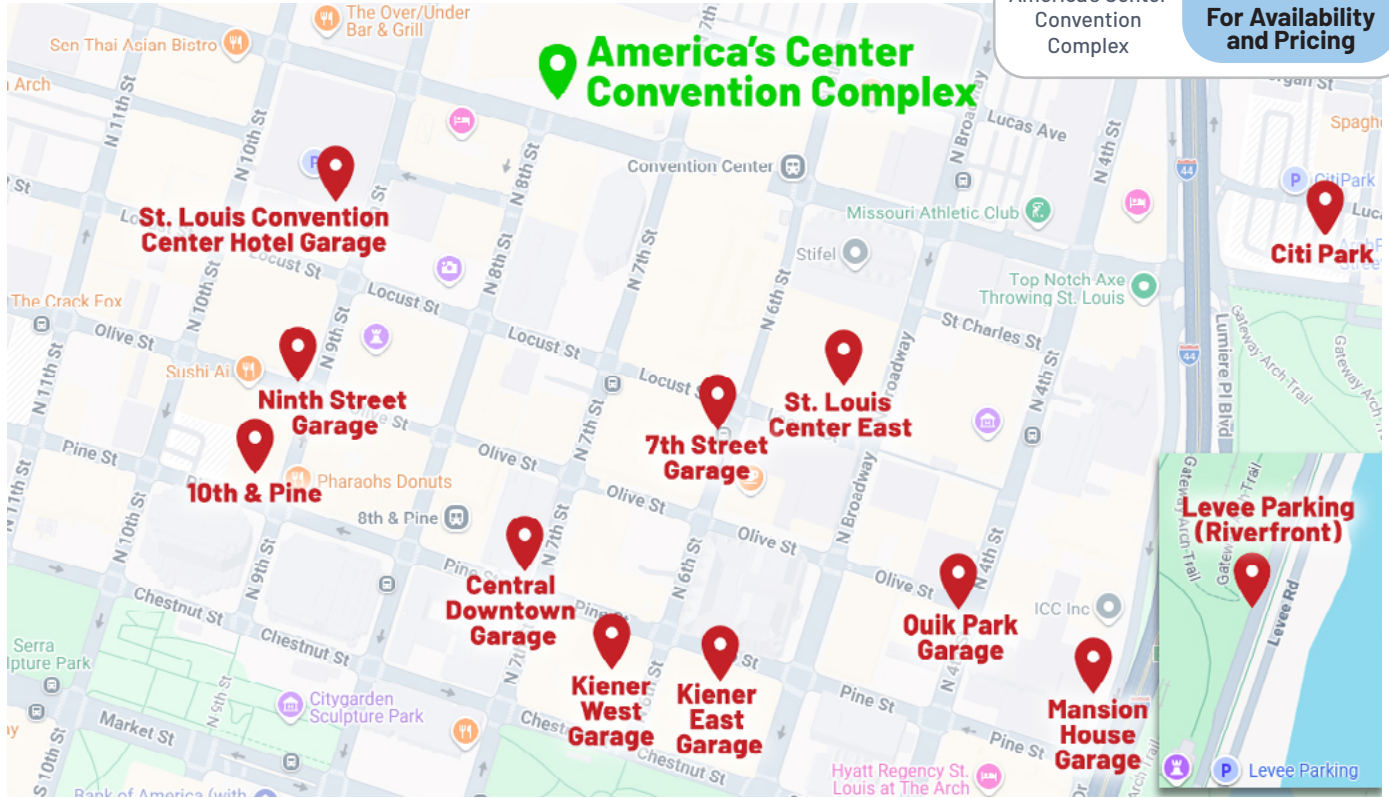

Parking Options

Near America's Center Convention Complex
 701 Convention Plaza, St. Louis, MO 63101

SPOT HERO

Parking Near
 America's Center
 Convention
 Complex

**For Availability
 and Pricing**

St. Louis Convention Center Hotel Garage
 419 N 9th St
 St. Louis, MO 63101
 (Approx. 0.1 southwest - 3 min. walk)

Central Downtown Garage
 707 Pine St
 St. Louis, MO 63101
 (Approx. 0.3 south - 6 min. walk)

Ninth Street Garage
 911 Olive St
 St. Louis, MO 63101
 (Approx. 0.3 southwest - 6 min. walk)

Kiener West Garage
 604 Pine St
 St. Louis, MO 63101
 (Approx. 0.3 south - 8 min. walk)

10th & Pine
 913 Pine St
 St. Louis, MO 63101
 (Approx. 0.3 southwest - 7 min. walk)

Kiener East Garage
 500 Pine St
 St. Louis, MO 63101
 (Approx. 0.3 southeast - 8 min. walk)

Parking Options

Near America's Center Convention Complex
 701 Convention Plaza, St. Louis, MO 63101

SPOT HERO

Parking Near America's Center Convention Complex

For Availability and Pricing

St. Louis Center East
 420 N 6th St
 St. Louis, MO 63102
 (Approx. 0.2 southeast - 5 min. walk)

Mansion House Garage
 200 N 4th St
 St. Louis, MO 63102
 (Approx. 0.4 south - 10 min. walk)