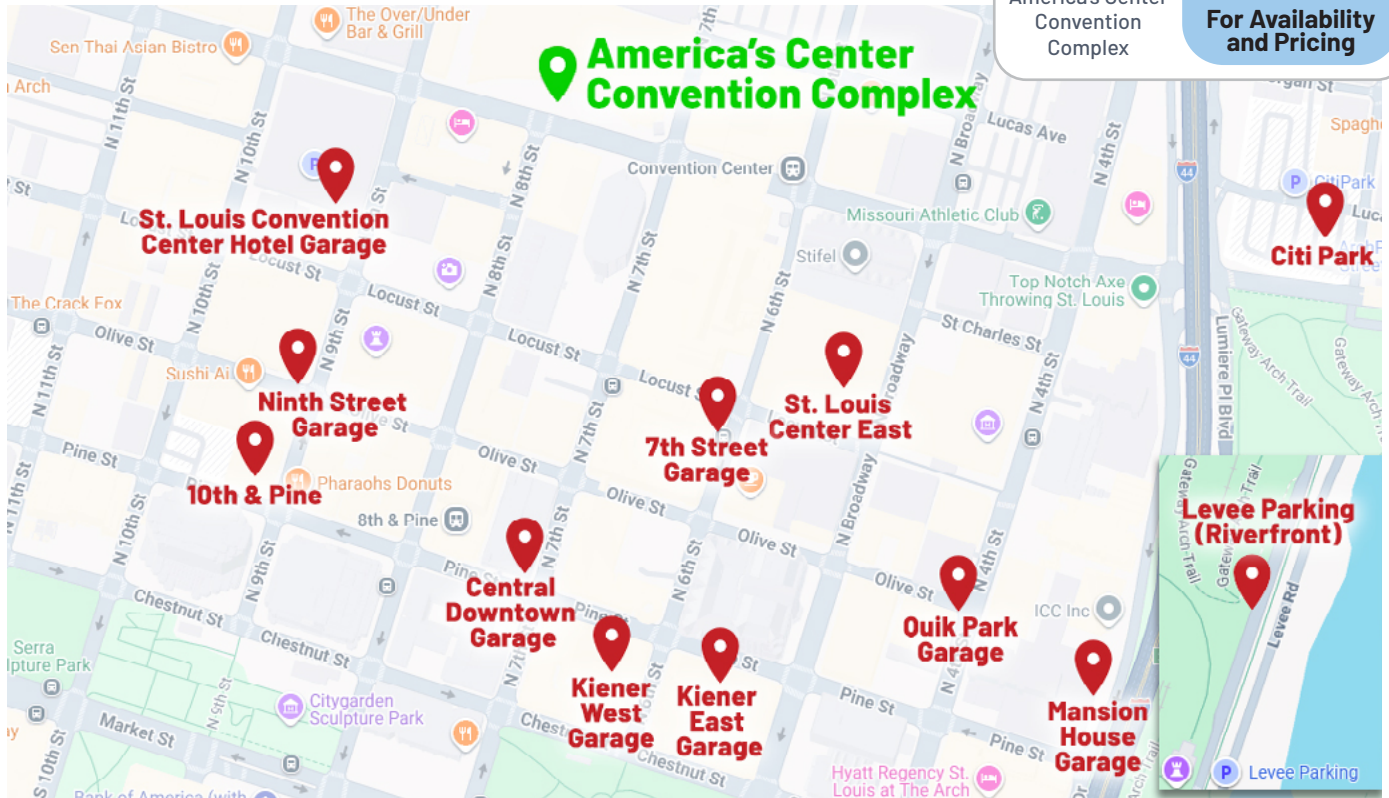

10th & Pine
 913 Pine St
 St. Louis, MO 63101
 (Approx. 0.3 southwest - 7 min. walk)

Kiener East Garage
 500 Pine St
 St. Louis, MO 63101
 (Approx. 0.3 southeast - 8 min. walk)

Parking Options

Near America's Center Convention Complex
 701 Convention Plaza, St. Louis, MO 63101

SPOT HERO

Parking Near America's Center Convention Complex

For Availability and Pricing

St. Louis Center East
 420 N 6th St
 St. Louis, MO 63102
 (Approx. 0.2 southeast - 5 min. walk)

Mansion House Garage
 200 N 4th St
 St. Louis, MO 63102
 (Approx. 0.4 south - 10 min. walk)

7th Street Garage
 601 Locust St
 St. Louis, MO 63101
 (Approx. 0.2 southeast - 5 min. walk)

Citi Park
 605 N 2nd St
 St. Louis, MO 63102
 (Approx. 0.4 south - 11 min. walk)

Quik Park Garage
 309 N 4th St
 St. Louis, MO 63102
 (Approx. 0.4 southeast - 8 min. walk)

Levee Parking (Riverfront) *For Trailers
 601 S. Leonor K Sullivan Blvd
 St. Louis, MO 63102
 (Approx. 1.9 miles south - 19 min. MetroLink Ride)